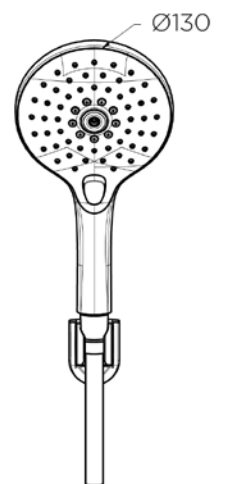

No more fumbling moments with a slider that allows you to adjust its height in just one fluid twist-and-go movement.

SWIVEL BATH SPOUT

Simply hide away the bath spout for more space flexibility and safety in the bathroom.

EASYCLICK

With a simple push of a button, you can easily switch between 3 spray functions for an indulgent shower of your choice.

Product Specifications.

EASYSET EXPOSED
C/W BATH SPOUT
MAINS PRESSURE
WELS 3 STAR
44296.02

EASYSET EXPOSED
3FCT HANDPIECE KIT C/W BATH SPOUT
MAINS PRESSURE
WELS 3 STAR
44297.02

PUSH & TURN

Dial adjusts water volume easily and offers daily convenience at the push of a button.

THERMOCOMFORT

Provides a constant and comfortable temperature.

SPACECREATE

Creates extra usable space in the bathroom.

EASYCLICK

An instinctive button for switching between spray modes.

SWIVEL 360°

360° spout provides space flexibility and ease of use.

EASYSET EXPOSED
3FCT COLUMN SHOWER
MAINS PRESSURE
WELS 3 STAR
44298.02