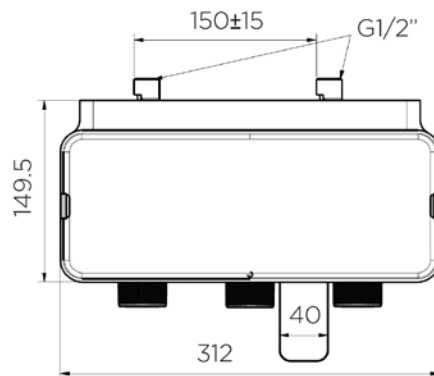

PUSH & TURN

Dial adjusts water volume easily and offers daily convenience at the push of a button.

THERMOCOMFORT

Provides a constant and comfortable temperature.

SPACECREATE

Creates extra usable space in the bathroom.

EASYCLICK

An instinctive button for switching between spray modes.

SWIVEL 360°

360° spout provides space flexibility and ease of use.