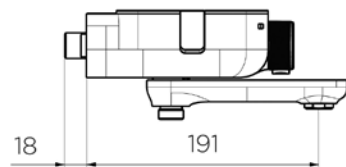

PUSH & TURN

Dial adjusts water volume easily and offers daily convenience at the push of a button.

THERMOCOMFORT

Provides a constant and comfortable temperature.

SPACECREATE

Creates extra usable space in the bathroom.

EASYCLICK

An instinctive button for switching between spray modes.

SWIVEL 360°

360° spout provides space flexibility and ease of use.