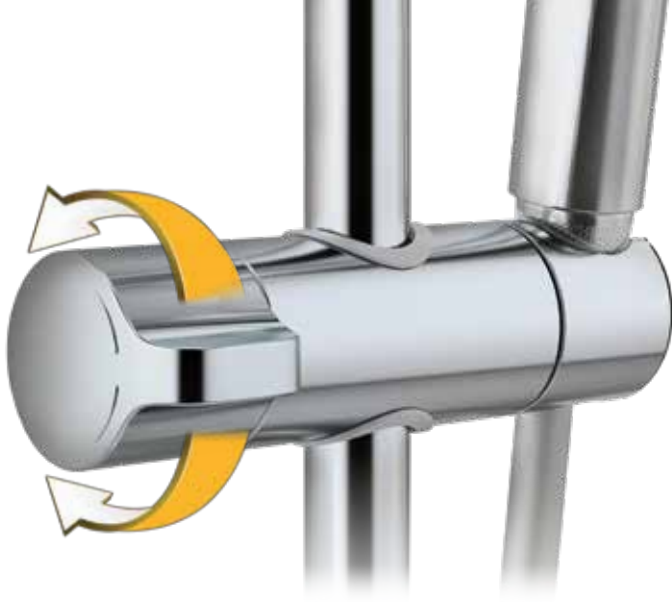

Small in Detail. Big on Function.

AIRNERGIZE

Thanks to our thoughtful Airnergize technology that infuses water droplets with air, you will be wrapped in a luxurious shower spray while using less water.

EASYGLIDE

No more fumbling moments with a slider that allows you to adjust its height in just one fluid twist-and-go movement.

SWIVEL BATH SPOUT

Simply hide away the bath spout for more space flexibility and safety in the bathroom.