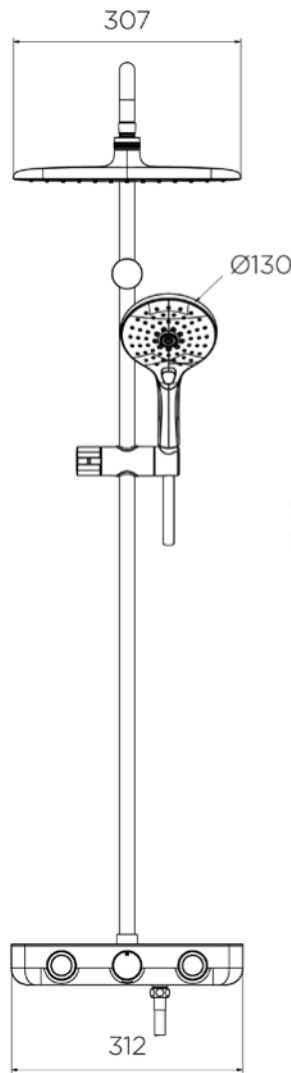

SPACECREATE

Creates extra usable space in the bathroom.

EASYCLICK

An instinctive button for switching between spray modes.

SWIVEL 360°

360° spout provides space flexibility and ease of use.

EASYSET EXPOSED
3FCT COLUMN SHOWER
MAINS PRESSURE
WELS 3 STAR
44298.02