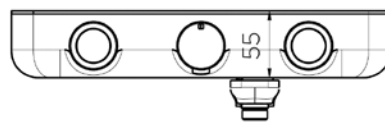

No more fumbling moments with a slider that allows you to adjust its height in just one fluid twist-and-go movement.

SWIVEL BATH SPOUT

Simply hide away the bath spout for more space flexibility and safety in the bathroom.

EASYCLICK

With a simple push of a button, you can easily switch between 3 spray functions for an indulgent shower of your choice.

Product Specifications.

EASYSET EXPOSED
C/W BATH SPOUT
MAINS PRESSURE
WELS 3 STAR
44296.02

EASYSET EXPOSED
3FCT HANDPIECE KIT C/W BATH SPOUT
MAINS PRESSURE
WELS 3 STAR
44297.02

PUSH & TURN

Dial adjusts water volume easily and offers daily convenience at the push of a button.

THERMOCOMFORT

Provides a constant and comfortable temperature.