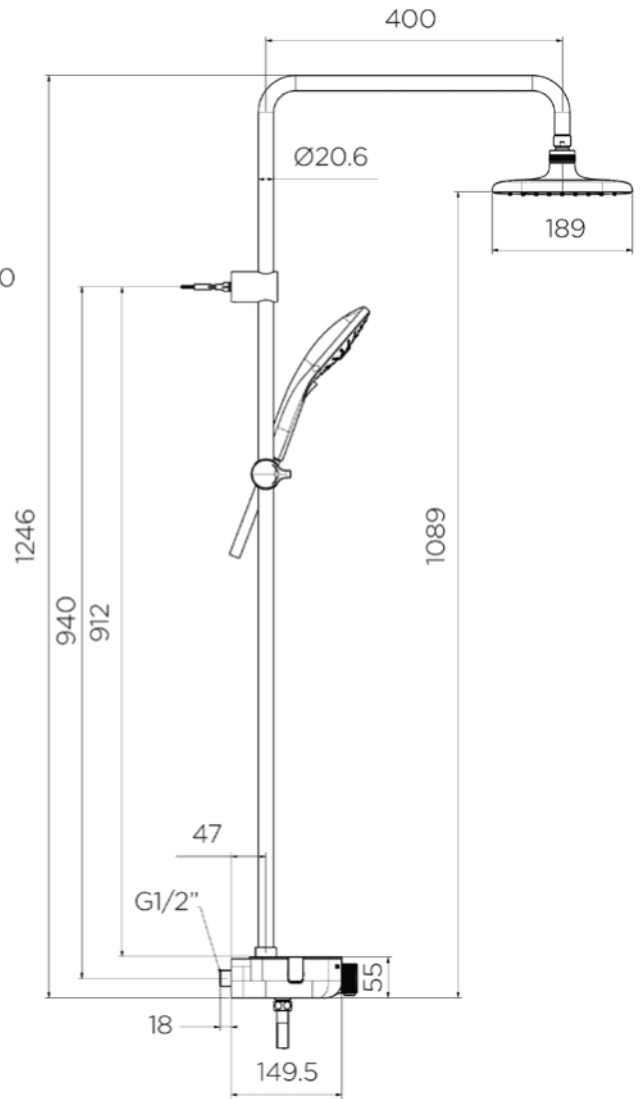

EASYSET EXPOSED
3FCT HANDPIECE KIT C/W BATH SPOUT
MAINS PRESSURE
WELS 3 STAR
44297.02

PUSH & TURN

Dial adjusts water volume easily and offers daily convenience at the push of a button.

THERMOCOMFORT

Provides a constant and comfortable temperature.

SPACECREATE

Creates extra usable space in the bathroom.

EASYCLICK

An instinctive button for switching between spray modes.

SWIVEL 360°

360° spout provides space flexibility and ease of use.

EASYSET EXPOSED
3FCT COLUMN SHOWER
MAINS PRESSURE
WELS 3 STAR
44298.02

THERMOSAFE

Safety temperature control up to 49°C, with an auto shut-off function when cold water supply fails.

COOLSHIELD

Body of faucet stays cool and prevents scalding shocks.

EASYGLIDE

Hand shower holder that allows you to easily adjust its height, single-handedly.