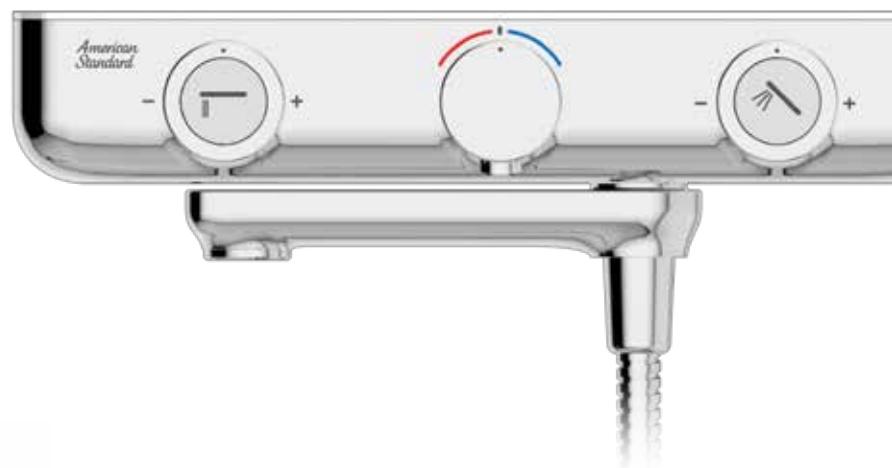

Small in Detail. Big on Function.

AIRNERGIZE

Thanks to our thoughtful Airnergize technology that infuses water droplets with air, you will be wrapped in a luxurious shower spray while using less water.

EASYGLIDE

No more fumbling moments with a slider that allows you to adjust its height in just one fluid twist-and-go movement.

SWIVEL BATH SPOUT

Simply hide away the bath spout for more space flexibility and safety in the bathroom.

EASYCLICK

With a simple push of a button, you can easily switch between 3 spray functions for an indulgent shower of your choice.

Product Specifications.

EASYSET EXPOSED
C/W BATH SPOUT
MAINS PRESSURE
WELS 3 STAR
44296.02

EASYSET EXPOSED
3FCT HANDPIECE KIT C/W BATH SPOUT
MAINS PRESSURE
WELS 3 STAR
44297.02

PUSH & TURN

Dial adjusts water volume easily and offers daily convenience at the push of a button.

THERMOCOMFORT

Provides a constant and comfortable temperature.